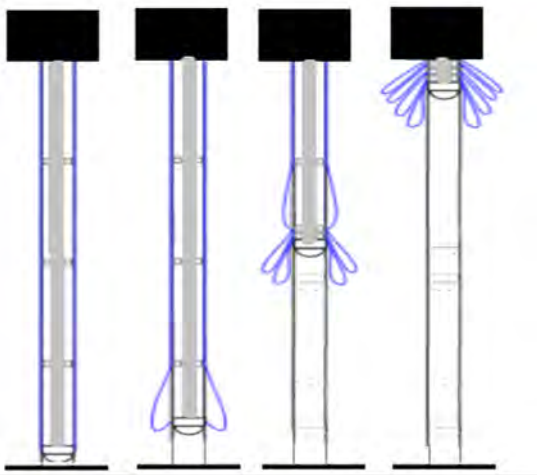

Door Stacking with Dual Layer Fabric Folding Into Pleats