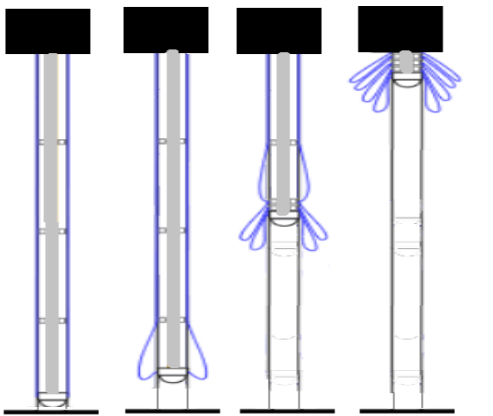

Door Stacking with Dual Layer Fabric Folding Into Pleats