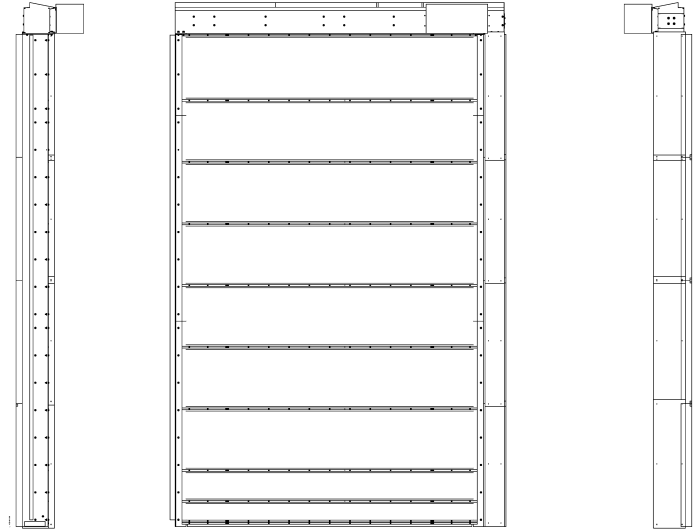

Strength:

- Self-supporting, Low-profile Twin Channel Head Member
- Self-supporting Structural Steel Side Frames
- Structural Steel Guides (Aluminum guides are available)
- High Wind-load Capacity
- Heavy-duty Horizontal Beams: 6061-T6 Aluminum
- Industrial Direct Drive Gear-motor with Brake
- 6" Deep Dual Layer Fabric-Air-Fabric Door Panel
- 22-oz. Heavy Duty PVC Fabric
- Beam Size UHMW Guide Blocks

Heavy Duty Vertical Lifting Fabric Door

CAGE CODE 8AUG0

Fabric Colors:

- Blue Green White
- Tan Black Red
- Grey Yellow Translucent

Options:

- Anti-Collision Door Protection System
- Severe Duty Motor
- Automatic Door Systems
- Operator Mounted Controls
- Wireless Reversing Edge
- Door Activation Sensors
- Aluminum Guide Rails
- Alternate Fabrics for Sound, Heat Cold, Security, Vision, Insulation
- Insect/Bird Screen Fabric
- Heated Head-member
- Brush Weather-seals
- Industrial Long Distance Radio Controls
- Weight Counter-balance System
- Faster Open and Close Speed
- Control Panels with HMI

Space Requirements:

- Left & Right Side Room: 9.5 inches (241mm) each
- Left & Right Guide Projection: 16 inches (419mm)
- Head Member Height: 16.5 inches (406mm)
- Head Member Projection: 19 inches (482mm)
- MAXDoors are manufactured for a clear opening height and width. No fabric or obstructions within the door opening. Example: the total fabric and beam stack height for a 40' high (14,960mm) MAXDOOR HD is 8' 10" (2692mm). Shorter doors require less stack height.