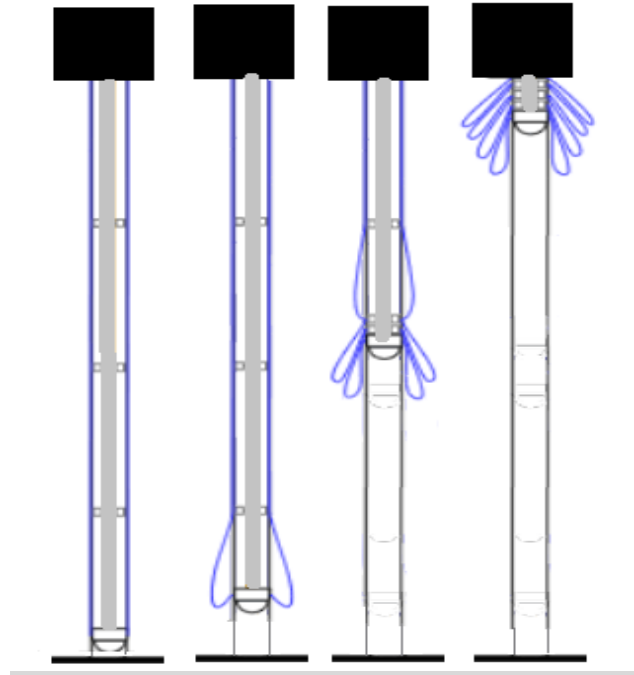

MAXDOOR Model HD-XL

Heavy Duty Vertical Lifting Fabric Door X-Large Openings

Fabric Colors:

- Blue   Green   White
- Tan   Black   Red
- Grey   Yellow   Translucent

Options:

- Windows/Screens
- Insulated Fabric Curtain
- Sound Reduction Fabric
- Heat Resistant Fabric
- Low temperature Fabric
- Door Activation Sensors
- Anti-collision Door Protection System
- Wireless Monitored Reversing Edge
- Aluminum Guide Rails
- Impact resistant or flexible guide rails
- VFD, PLC Automated Control Panels
- Severe Duty Motor
- Weight Counter Balance System
- Operator Mounted Controls
- Heated Head-member
- Brush Weather seals
- Industrial Long Distance Radio Controls

Space Requirements:

- Left & Right Side Room: Custom
- Left & Right Guide Projection: Custom
- Counter Balance System width: Custom
- Head Member Height: Custom
- Head Member Projection: Custom
- All door are manufactured for clear opening height and width. No Obstructions in the door opening.

Contact us for your exact door size space requirements