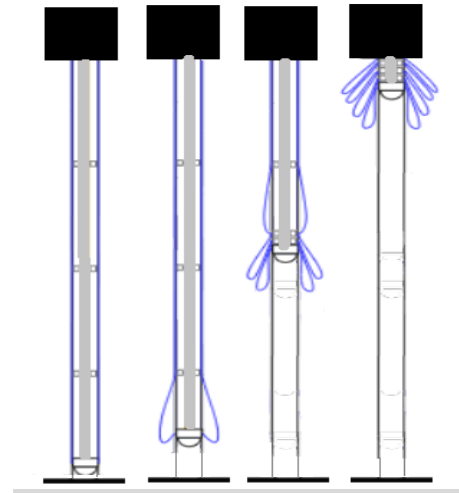

Our simple design ensures minimum operation and maintenance costs.

Head Member and Side Jamb/Guides utilize common structural steel components which provide superior overall strength.

Horizontal beams manufactured from structural rectangle tubes provide the highest wind load resistance.

Experience dictates how every MAXDOOR is manufactured.

Size up to:

- 24' wide x 24' high

Strength:

- 88-mph or 20-psf wind load is standard. Higher wind load is available for any size door
- 4 inch thick door panel
- Side Jamb/Guides manufactured from structural steel
- Pre-assembled and ready for installation

MAXDOOR Model MD

Manually Operated Vertical Lifting Fabric Door

Fabric Colors:

- Blue Green White
- Tan Black Red
- Grey Yellow Translucent

Options:

- Side or Front mounted Manual Operator
- Windows/Screens
- Insulated Fabric Curtain
- Sound Reduction Fabric
- Heat Resistant Fabric
- Low temperature Fabric
- Aluminum Guide Rails
- Impact resistant or flexible guide rails
- Counter Balance System
- Brush Weather seals

Space Requirements:

- Left & Right Side Room: 4 inches each
- Left & Right Guide Projection: 14 inches
- Head Member Height: 14 inches
- Head Member Projection: 20 inches
- All doors are manufactured for a clear height and width. No obstructions in the door opening. For instance, the total fabric and beam stack height required for a 20' tall MAXDOOR MD is 4' in addition to the clear opening height. Shorter doors require less stack height.
- All door sizes are manufactured for clear opening height and width